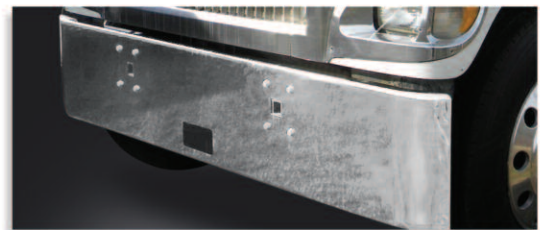

9900 years 2000-2010
ABP N31 7ER221006 fog lights
ABP N31 7ER021006 no fog lights (shown)